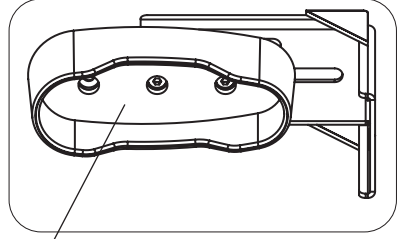

# Model SC-917-B Wall/Trunk Setup

Secure any weapon on a flat surface with a gun lock + flat bar and an L bracket + butt plate combination setup

fasteners  
sheetmetal screw  
carriage bolt

Request a Testing & Evaluation Sample

Distributor

Installation kit for a flexible wall/trunk setup.

Components:

- o SC-5 gun lock (specify key: #2 or handcuff)
- o SC-1900 or 1901 butt plate
- o SC-502 18" flat bar
- o SC-9903 L bracket
- o nuts and bolts
- o installation instructions

SC-5 gun lock  
SC-502 flat bar

SC-1901 butt plate  
SC-9903 L bracket