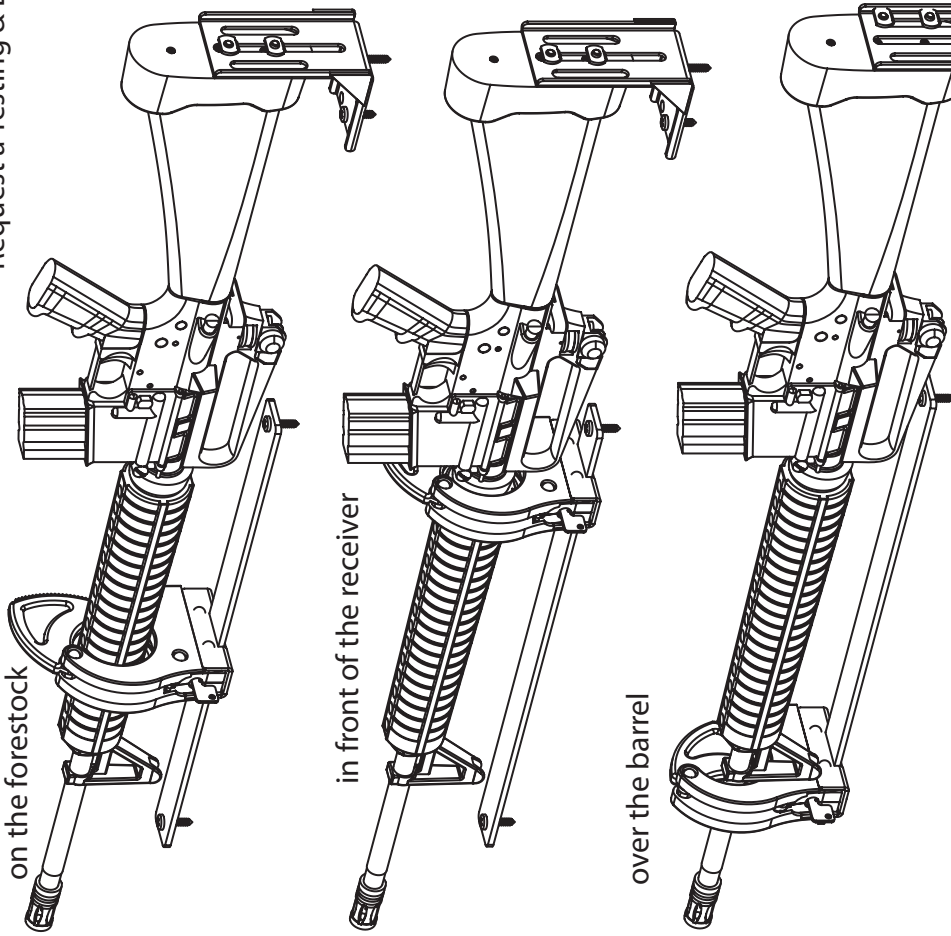

# Model SC-917-B Wall/Trunk Setup

Secure any weapon on a flat surface with a gun lock + flat bar and an L bracket + butt plate combination setup

fasteners  
sheetmetal screw  
carriage bolt

Request a Testing & Evaluation Sample

Distributor

Installation kit for a flexible wall/trunk setup.

Components:

- o SC-5 gun lock (specify key: #2 or handcuff)
- o SC-1900 or 1901 butt plate
- o SC-502 18" flat bar
- o SC-9903 L bracket
- o nuts and bolts
- o installation instructions

SC-5 gun lock  
SC-502 flat bar

SC-1901 butt plate  
SC-9903 L bracket