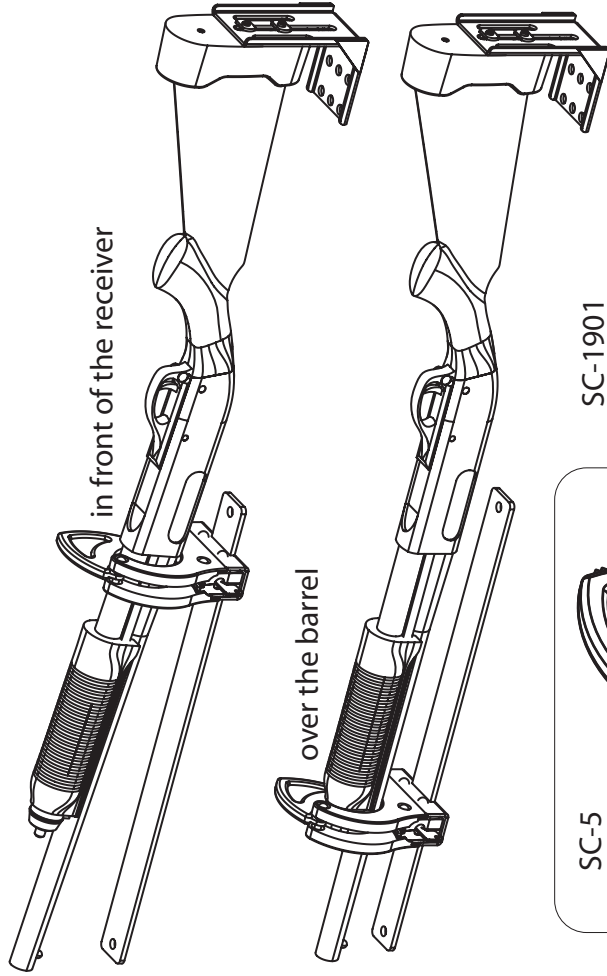

# Model SC-917-B Wall/Trunk Setup

Secure any weapon on a flat surface with a gun lock + flat bar and an L bracket + butt plate combination setup

fasteners  
sheetmetal screw  
carriage bolt

Request a Testing & Evaluation Sample

Distributor

Installation kit for a flexible wall/trunk setup.

Components:

- o SC-5 gun lock (specify key: #2 or handcuff)
- o SC-1900 or 1901 butt plate
- o SC-502 18" flat bar
- o SC-9903 L bracket
- o nuts and bolts
- o installation instructions

SC-5 gun lock  
SC-502 flat bar

SC-1901 butt plate  
SC-9903 L bracket