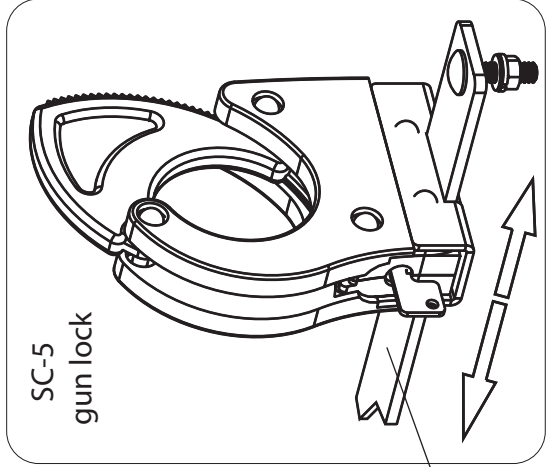

# Model SC-917-B Wall/Trunk Setup

Secure any weapon on a flat surface with a gun lock + flat bar and an L bracket + butt plate combination setup

fasteners  
sheetmetal screw  
carriage bolt

Request a Testing & Evaluation Sample

Distributor

Installation kit for a flexible wall/trunk setup.

Components:

- o SC-5 gun lock (specify key: #2 or handcuff)
- o SC-1900 or 1901 butt plate
- o SC-502 18" flat bar
- o SC-9903 L bracket
- o nuts and bolts
- o installation instructions

SC-5 gun lock  
SC-502 flat bar

SC-1901 butt plate  
SC-9903 L bracket