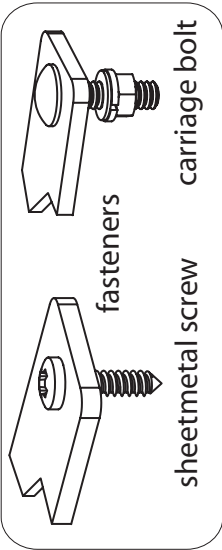

# Model SC-917-B Wall/Trunk Setup

Secure any weapon on a flat surface with a gun lock + flat bar and an L bracket + butt plate combination setup

fasteners  
sheetmetal screw  
carriage bolt

Request a Testing & Evaluation Sample

Distributor

Installation kit for a flexible wall/trunk setup.

Components:

- o SC-5 gun lock (specify key: #2 or handcuff)
- o SC-1900 or 1901 butt plate
- o SC-502 18" flat bar
- o SC-9903 L bracket
- o nuts and bolts
- o installation instructions

SC-5 gun lock  
SC-502 flat bar

SC-1901 butt plate  
SC-9903 L bracket